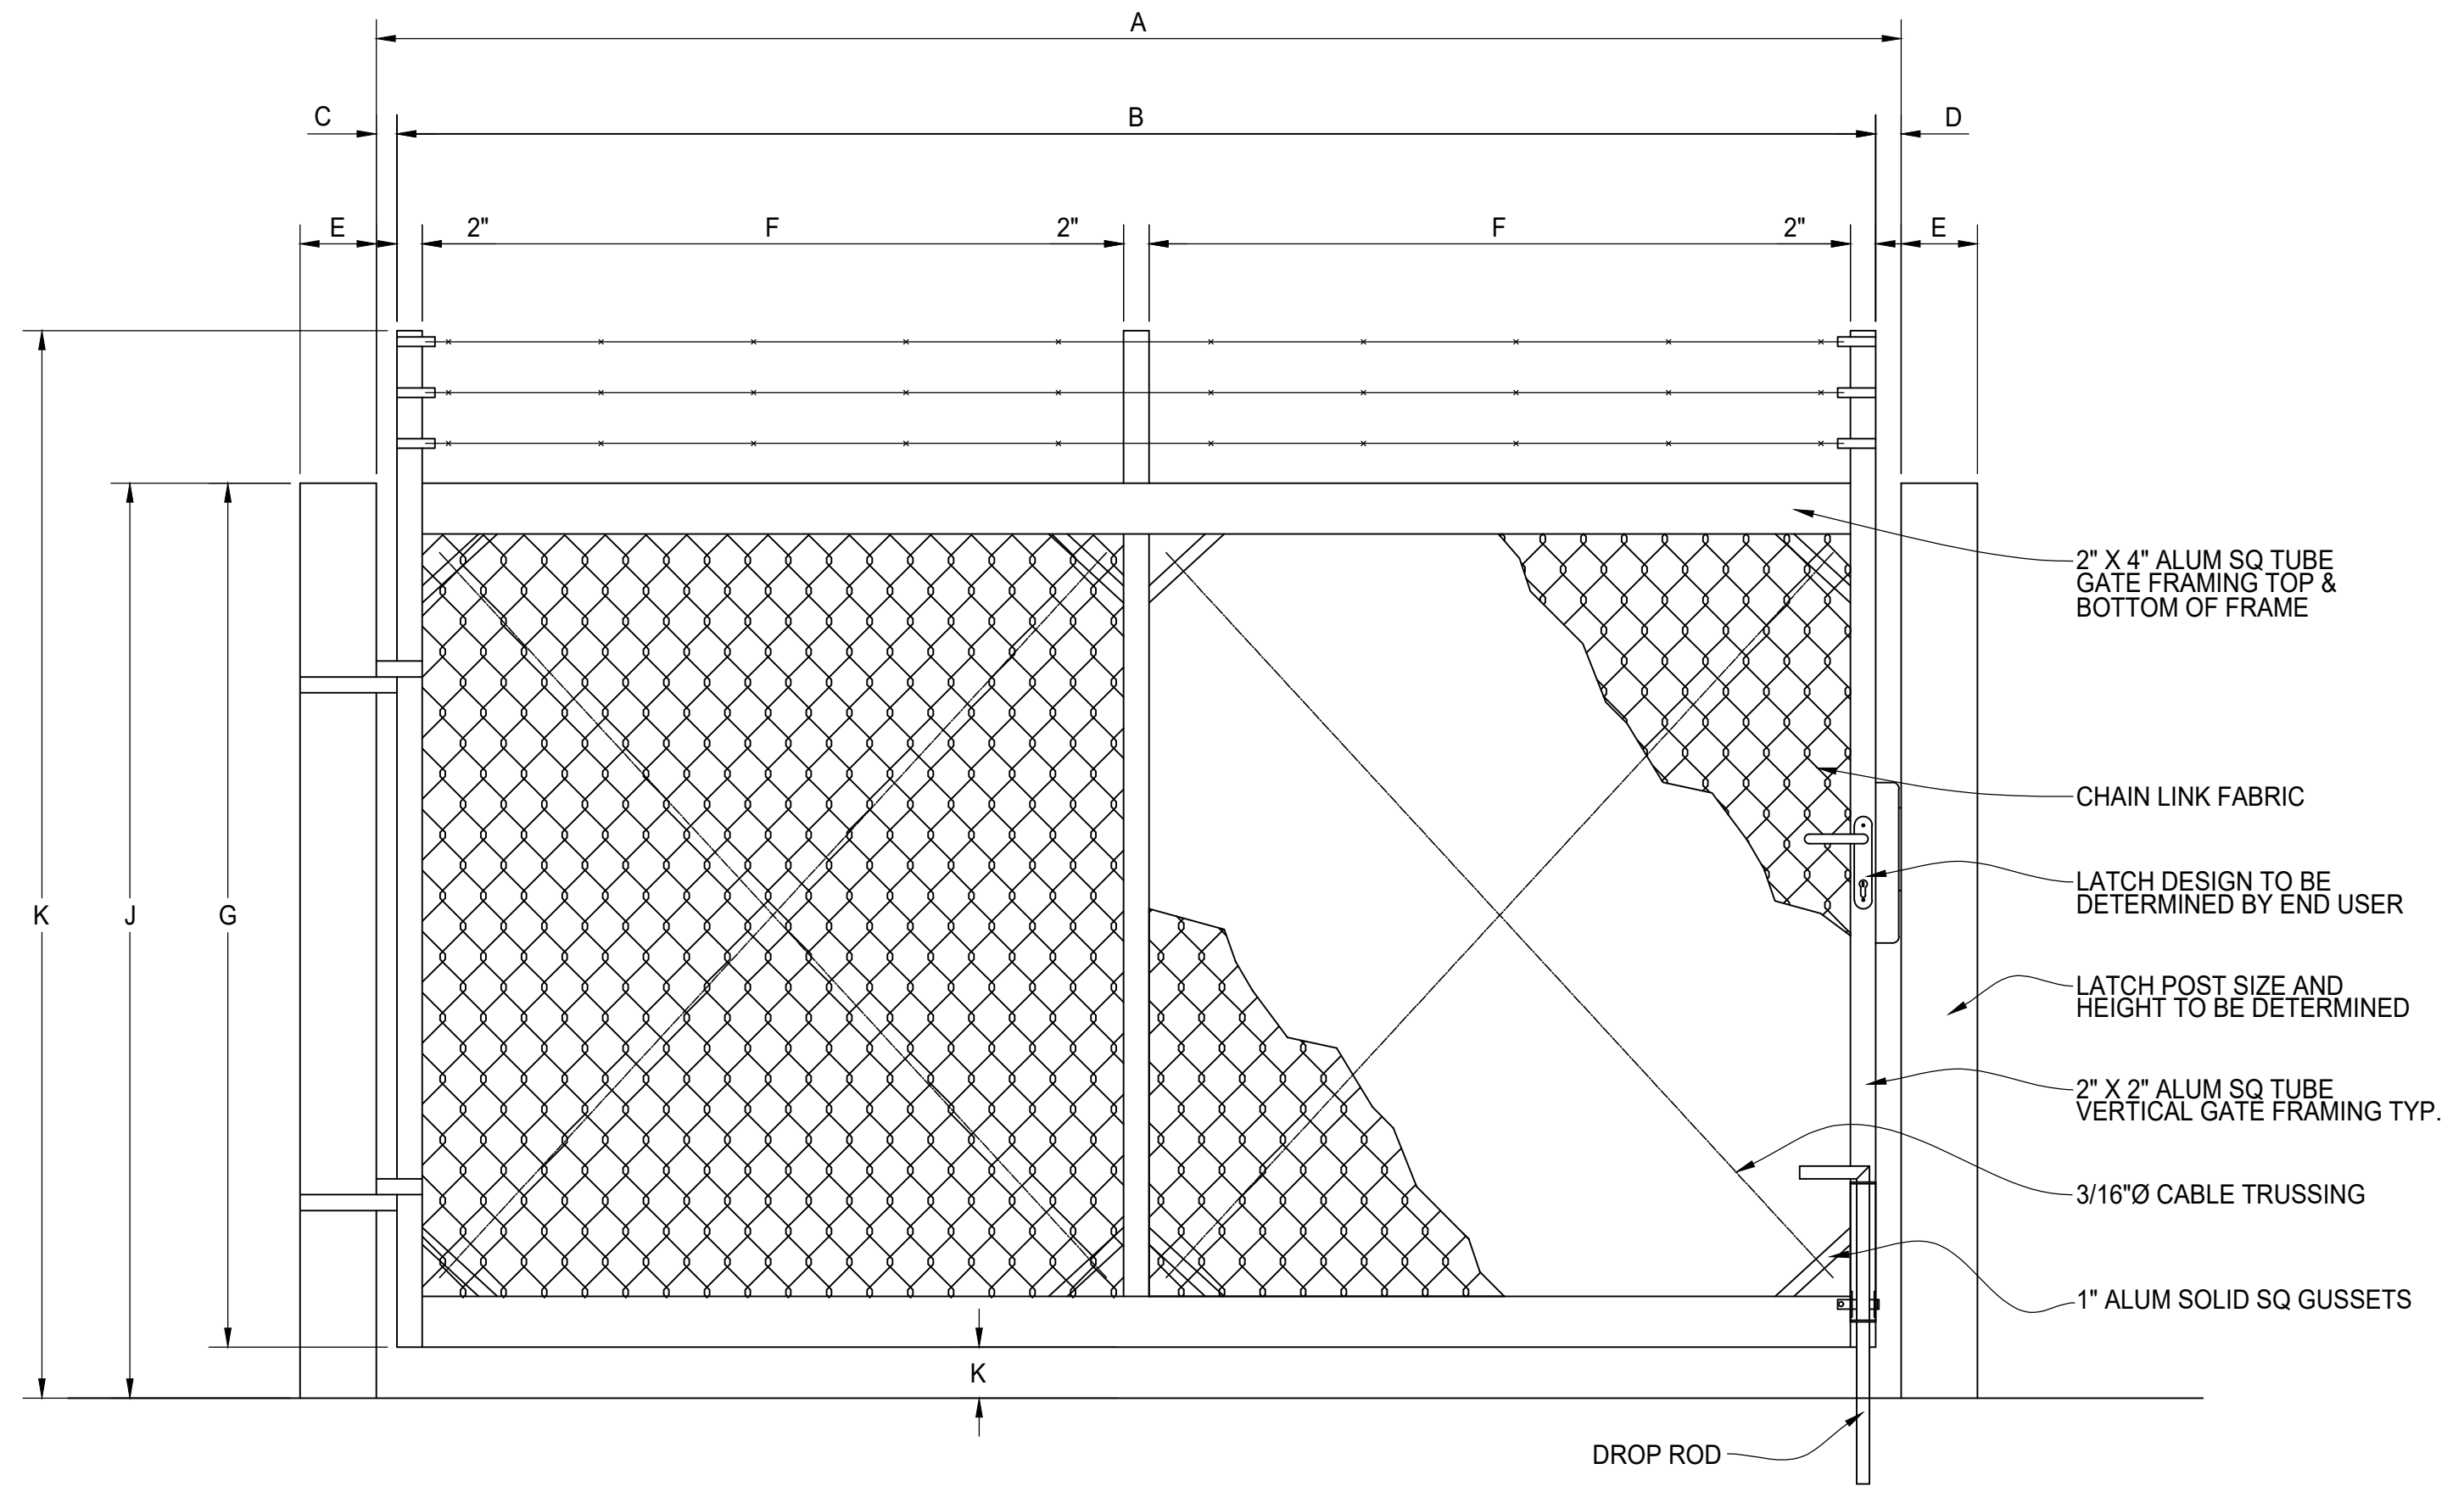

"A" INSIDE TO INSIDE CLEAR OPENING	10'-0"
"B" LEAF WIDTH	
"C" HINGE GAP	
HINGE STYLE?	
HINGE PROVIDED BY?	
"D" LATCH GAP	
LATCH STYLE?	
LATCH PROVIDED BY?	
"E" POST SIZE	
POST PROVIDED BY?	
PLATED OR EMBEDDED?	
PLATE SIZE / EMBED DEPTH?	
"F" PICKET INSIDE TO INSIDE SPACING	
"G" GATE LEAF HEIGHT	
"H" CLEARANCE GAP	
"J" GRADE TO TOP HEIGHT	
"K" FINIAL HEIGHT	
GATE SWINGS OUT AS SHOWN?	
COLOR/FINISH?	
MATERIAL?	
ADDITIONAL INFORMATION:	

**ELEVATION VIEW ALUMINUM SWING GATE**

NOTE:  
 1) GATE SHOWN WITH OPTIONAL BARB ARMS AND BARBED WIRE  
 2) OTHER GATE AND POST SIZES AVAILABLE UPON REQUEST

CHAIN LINK  
 (1) ALUM SWING GATE  
 10' SINGLE SWING